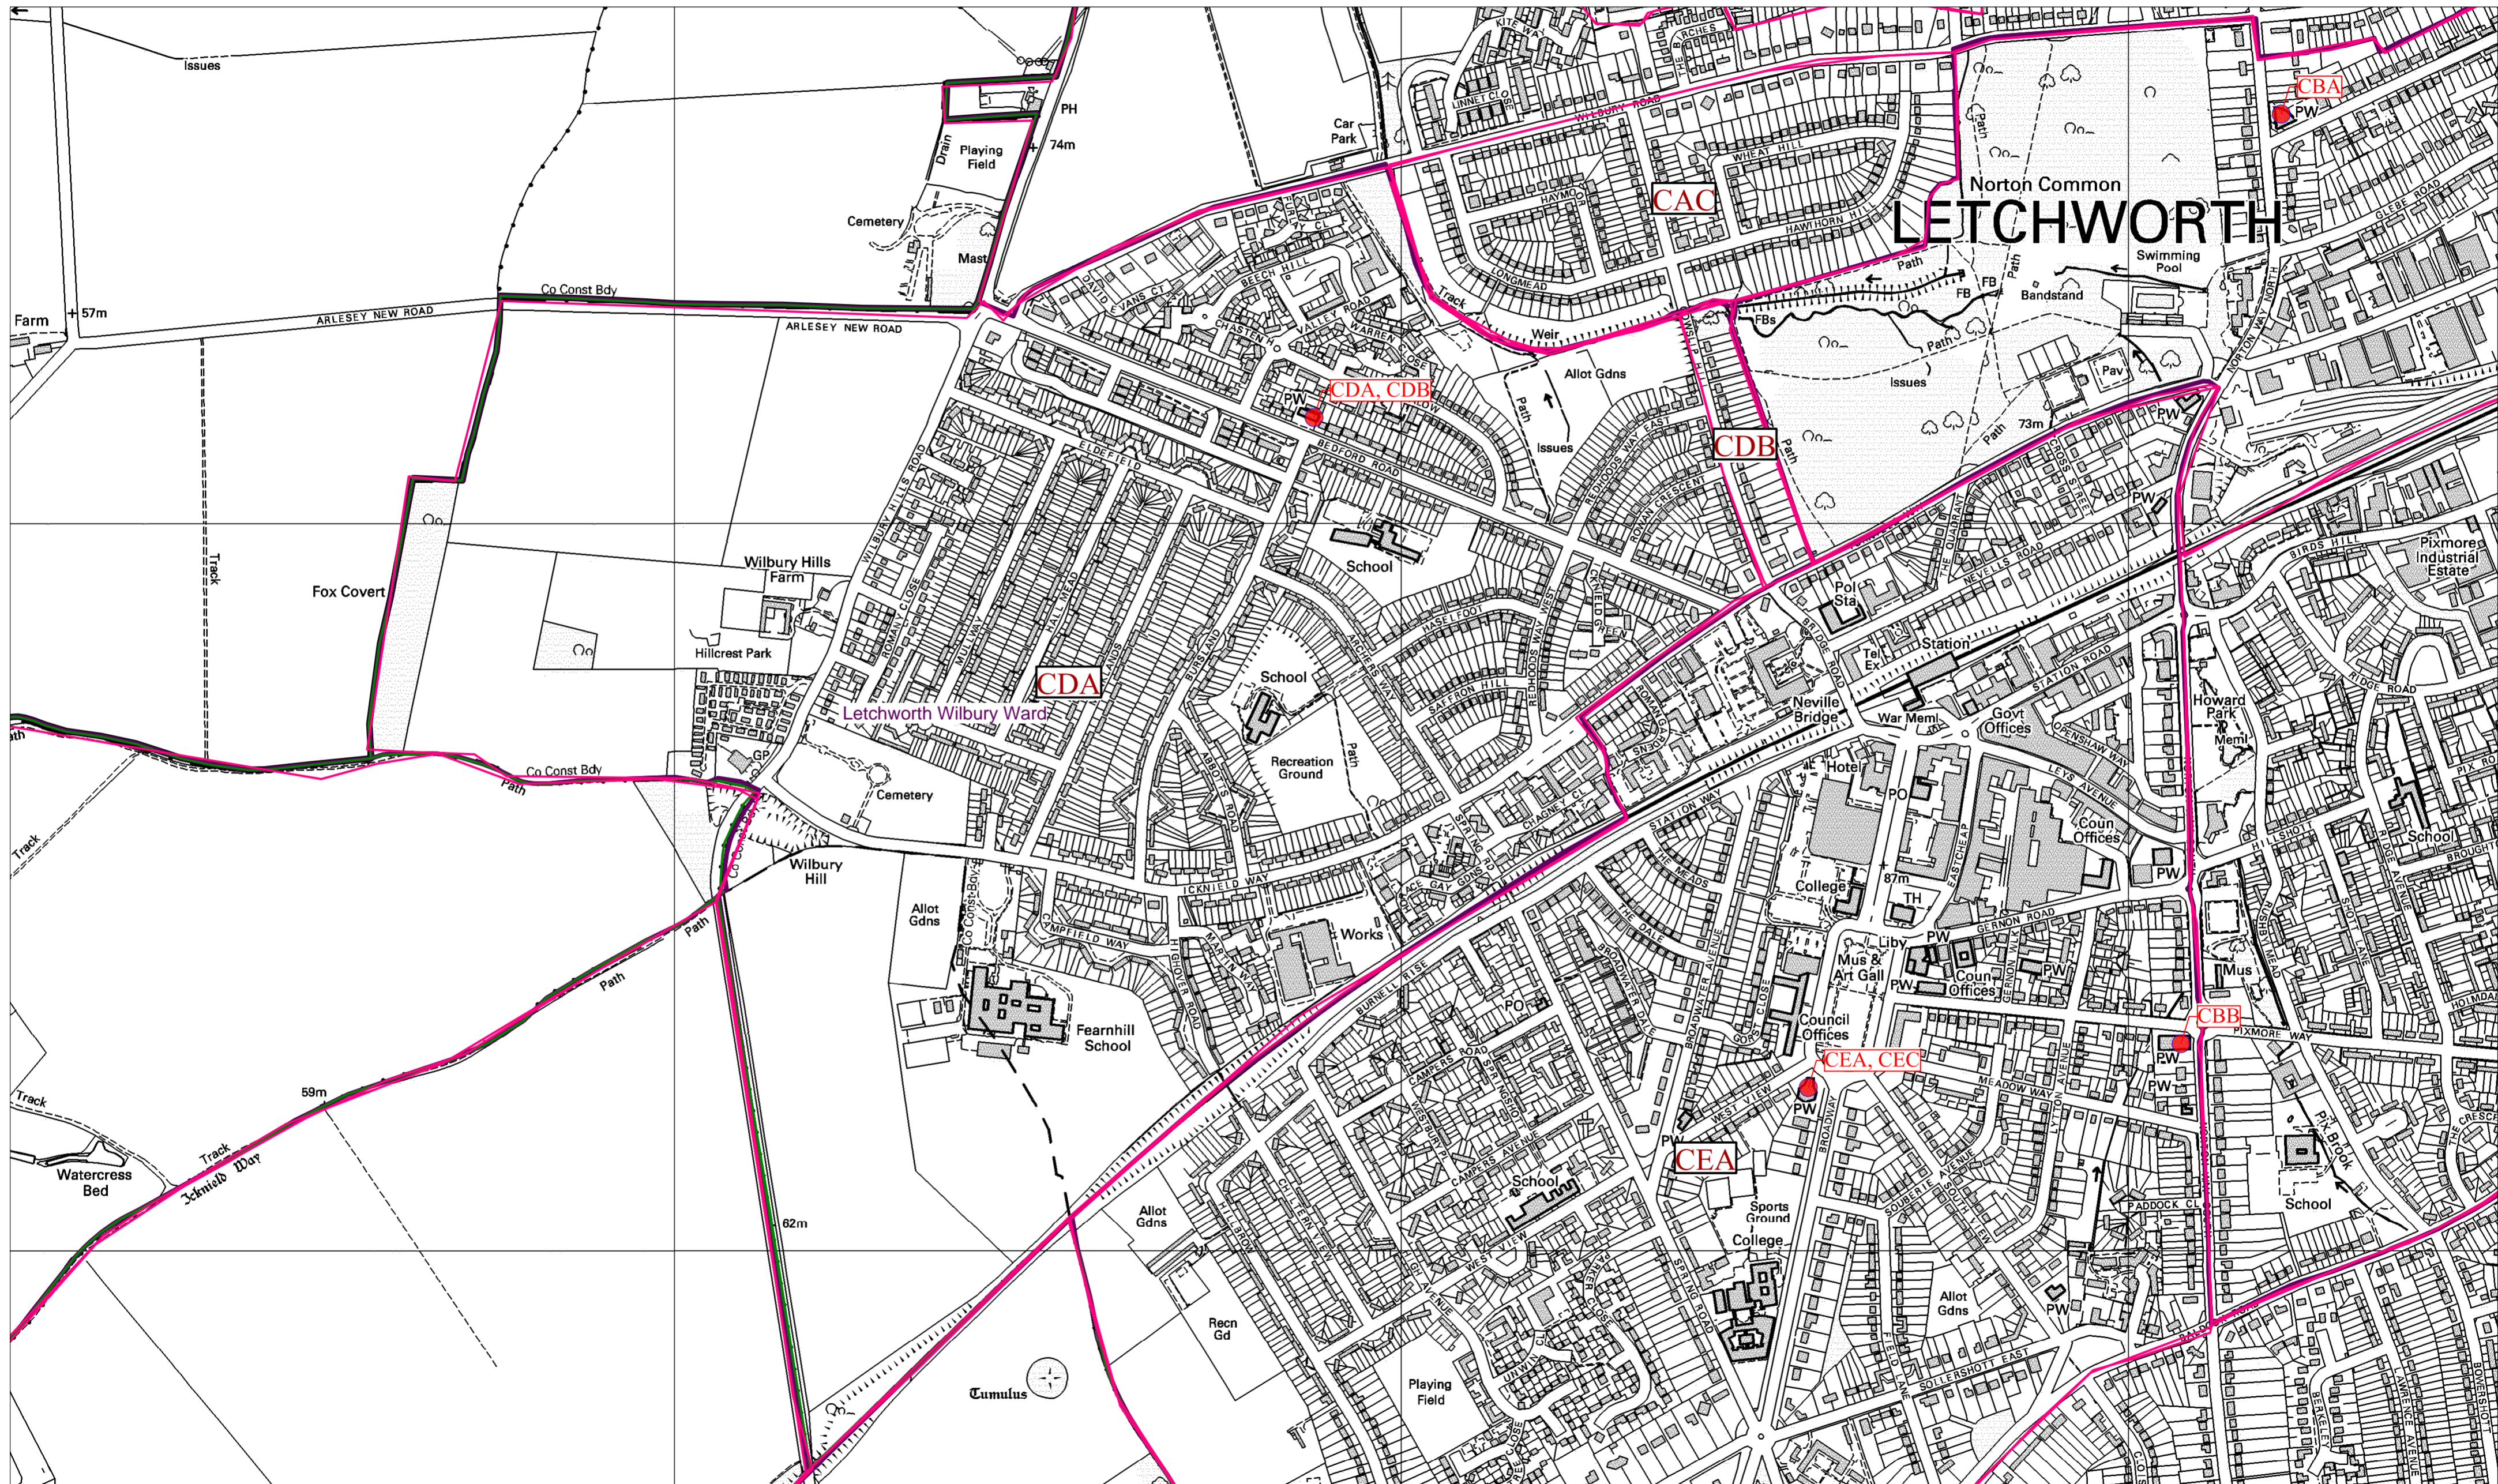

Polling Area - CDA - Letchworth Wilbury

Scale: 1:?
Date: 06:11:13